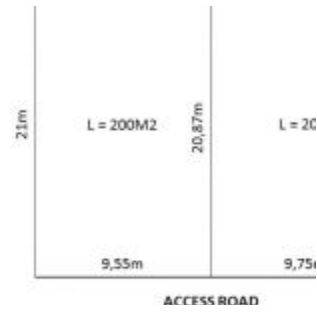

**BALIHOMIEMMO**  
PROPERTY

<b>LAND SIZE</b> 400 m <sup>2</sup>
<b>VIEW</b> Not spesific
<b>SURROUNDING</b> Residential area
<b>SPLITABLE</b> Yes