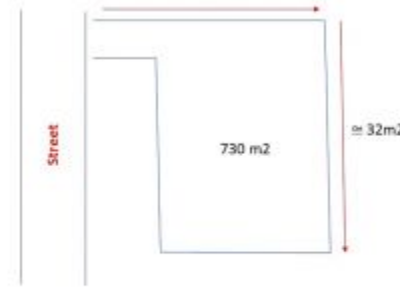

BALIHOMMEIMMO
PROPERTY

LAND SIZE
730 m²
VIEW
SURROUNDING
Touristic Area
SPLITABLE

LAND FOR SALE FREEHOLD IN BERAWA - VB219

General Information

IDR 8.453.400.000

Land Size : 730 m²

Surrounding : Touristic Area