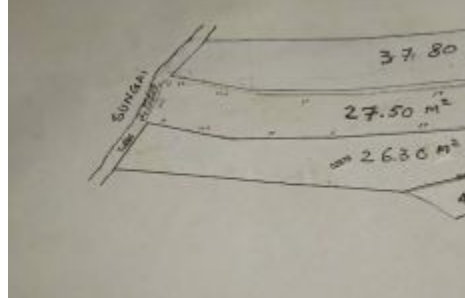

BALIHOMIEMMO
PROPERTY

LAND SIZE

9160 m²

VIEW

Rice field

SURROUNDING

Residential area

SPLITABLE

Yes

LAND FOR SALE FREEHOLD IN TANAH LOT AREA - K454

General Information

IDR 20.610.000.000

Land Size : 9.160 m²

Surrounding : Residential area

Splitable :

Road Access : Yes