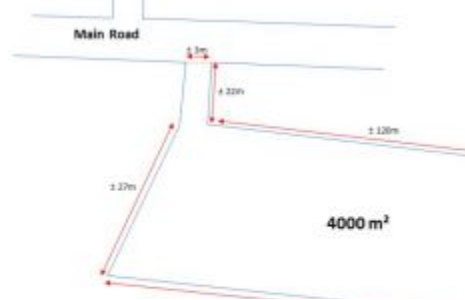

BALIHOMIIMMO
PROPERTY

LAND SIZE

4000 m²

VIEW

Not specific

SURROUNDING

Residential area

SPLITABLE

Land Size : 4.000 m²

Surrounding : Residential area

Splitable :

Road Access : Yes

Leasehold Period : 25 year

Phone : +6281999712202
Email : info@bali-home-immo.com

Bali Home Immo