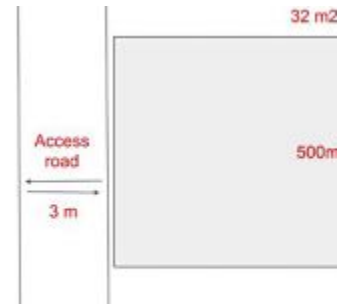

BALIHOMIEMMO
PROPERTY

LAND SIZE
500 m ²
VIEW
Not spesific
SURROUNDING
Residential area
SPLITABLE
Yes
LEASEHOLD PERIOD
7 year
PRICE/ARE/YEAR
IDR 12.362.000

LAND FOR SALE LEASEHOLD IN BERAWA - VB299

General Information

IDR 473.700.000
Land Size : 500 m²
Surrounding : Residential area
Splitable :
Road Access : Yes
Leasehold Period : 7 year

Phone : +6281999712202
Email : info@bali-home-immo.com

Bali Home Immo