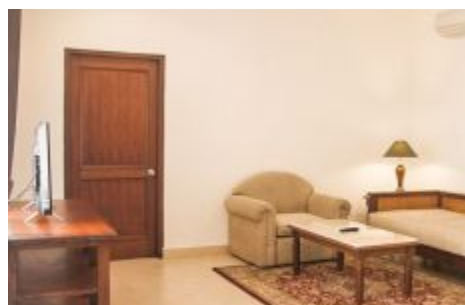

BALIHOMAIMMO
PROPERTY

KAMAR TIDUR
2

KAMAR MANDI
2

LUAS TANAH
305 m²

LUAS BAGUNAN
200 m²

RUANG TAMU
Enclosed

FURNITUR
Lengkap

VILA 2 KAMAR TIDUR UNTUK SEWA TAHUNAN & BULANAN DI ULUWATU - TM40

Informasi Umum

Luas Tanah : 305 m²
Luas Bangunan : 200 m²
Tingkatan Lantai : 1
Pemandangan : Taman
Style / Desain : Modern
Lingkungan : Perumahan
IMB : Pondok Wisata

Fasilitas

Furnitur : Lengkap
Daya Listrik (watt) : 2.200
Sumber Air : PAM
Internet : Fiber Optic
Parkir : Garase

Indoor

Ruang Tamu : Enclosed
Ruang Makan : Enclosed
Dapur : Enclosed
Kamar Tidur : 2
Kamar Mandi : 2
Kamar Mandi Pribadi : 2

Monthly Price : IDR 12.000.000

Biaya Bulanan:

- Banjar fee + Security (District contribution) Included
- Cleaning Service Included
- Pool Maintenance Included
- Garden Maintenance Included
- Bin Collection Included
- Unlimited Internet Included
- Biaya Bulanan termasuk Penuh
- Listrik Termasuk

Outdoor

Kolam Berenang : Ya
Kebun : Ya
Luas Kolam Berenang : 2x4
Teras : Ya

Phone : +6281999712202
Email : info@bali-home-immo.com

Bali Home Immo