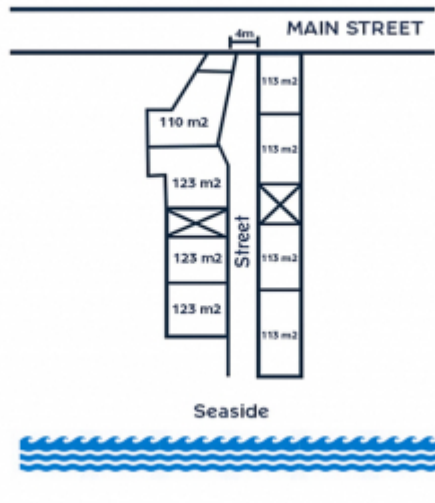

BALIHOMIIMMO
PROPERTY

LAND SIZE 1500 m ²
BUILDING SIZE m ²
SURROUNDING ROAD WIDTH (METER) 4 m
PARKING

SHOP FOR YEARLY RENTAL IN GILI ISLAND - JU065

General Information

Land Size : 1.500 m²
Furniture : Unfurnished