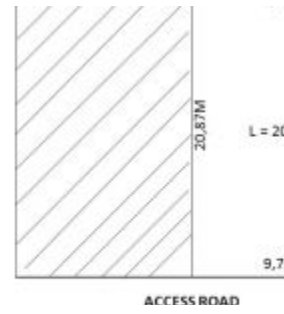

**BALIHOMIEMMO**

PROPERTY

**LAND SIZE**

200 m<sup>2</sup>

**VIEW**

Not specific

**SURROUNDING**

Residential area