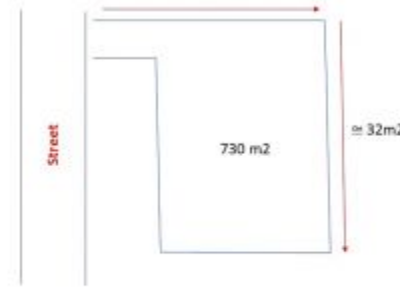

**BALIHOMIEMMO**  
PROPERTY

**LAND SIZE**  
730 m<sup>2</sup>  
**VIEW**  
**SURROUNDING**  
Touristic Area  
**SPLITABLE**

## LAND FOR SALE FREEHOLD IN BERAWA - VB219

### General Information

IDR 8.453.400.000

Land Size : 730 m<sup>2</sup>

Surrounding : Touristic Area

Road Access : Yes

**Phone : +6281999712202**  
**Email : info@bali-home-immo.com**

Bali Home Immo