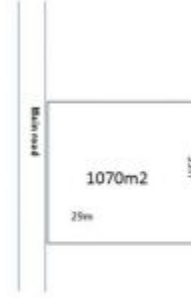

BALIHOMIIMMO
PROPERTY

LAND SIZE
1070 m²

VIEW
Rice field

SURROUNDING
Traditional Village

SPLITABLE

LAND FOR SALE FREEHOLD IN CANGGU - NORTH SIDE - YL075B

General Information

IDR 61.947.500.000

Land Size : 1.070 m²

Surrounding : Traditional Village

Splitable :

Road Access : Yes

Phone : +6281999712202
Email : info@bali-home-immo.com

Bali Home Immo