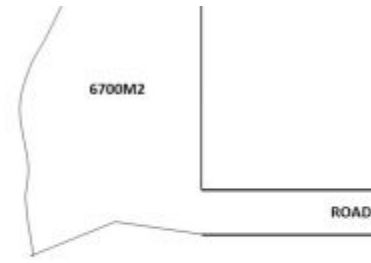

BALIHOMIEMMO
PROPERTY

LAND SIZE 6700 m ²
VIEW Rice field
SURROUNDING Middle of Ricefield
SPLITABLE No

RICEFIELD VIEW LAND FOR SALE FREEHOLD IN CANGGU - BATU BOLONG - BHI1195

General Information

IDR 59.965.000.000

Land Size : 6.700 m²

Surrounding : Middle of Ricefield

Splitable :

Phone : +6281999712202
Email : info@bali-home-immo.com

  Bali Home Immo