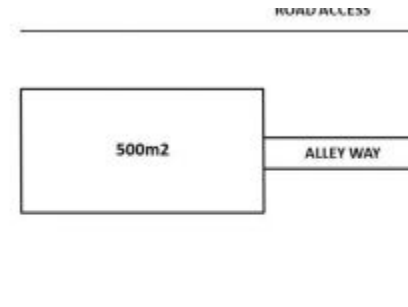

BALIHOMIEMMO

PROPERTY

LAND SIZE
500 m²
VIEW
SURROUNDING
Residential area
SPLITABLE

RICEFIELD VIEW LAND FOR SALE FREEHOLD IN CANGGU - PADONAN - BHI1170

General Information

IDR 1.890.000.000

Land Size : 500 m²