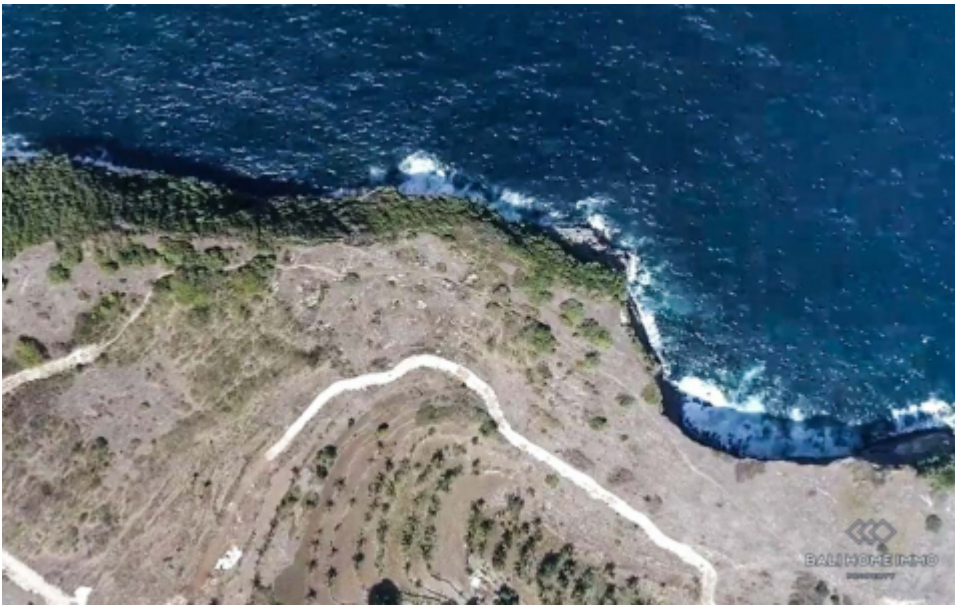

BALIHOMIIMMO

PROPERTY

LAND SIZE 561 m ²
VIEW Ocean
SURROUNDING Touristic Area
SPLITABLE No

LAND FOR SALE FREEHOLD IN NUSA PENIDA ISLAND - YL212C

General Information

IDR 1.683.000.000

Land Size : 561 m²

Surrounding : Touristic Area