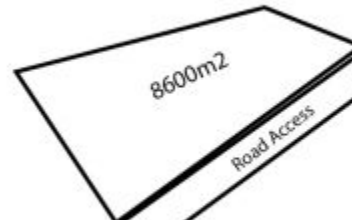

BALHOMEIMMO
PROPERTY

LAND SIZE 8600 m ²
VIEW Ocean
SURROUNDING Residential area
SPLITABLE Yes

LAND WITH OCEAN VIEW FOR SALE FREEHOLD IN SELEMADEG, TABANAN - LB13

General Information

IDR 2.438.100.000

Land Size : 8.600 m²