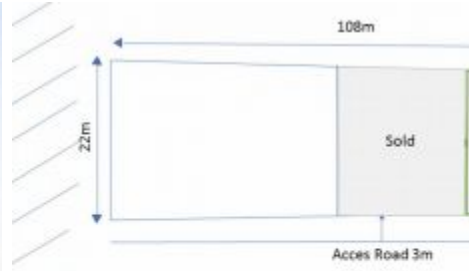

BALHOMEIMMO
PROPERTY

LAND SIZE

430 m²

VIEW

Not spesific

SURROUNDING

Residential area

SPLITABLE