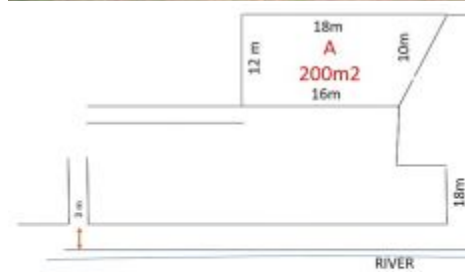

**BALIHOMIIMMO**

PROPERTY

**LAND SIZE**

200 m<sup>2</sup>

**VIEW**

River

**SURROUNDING**

Residential area

**SPLITABLE**

No

**PRICE/ARE/YEAR**

IDR 15.000.000

**LAND FOR SALE LEASEHOLD IN BATU BOLONG - YL242A**

**General Information**

IDR 750.000.000

Land Size : 200 m<sup>2</sup>