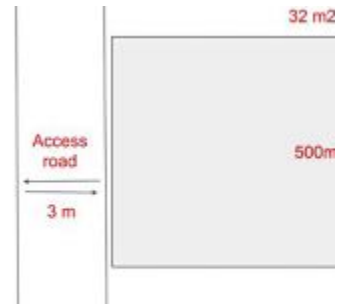

BALIHOMIIMMO
PROPERTY

LAND SIZE
500 m ²
VIEW
Not spesific
SURROUNDING
Residential area
SPLITABLE
Yes
LEASEHOLD PERIOD
7 year
PRICE/ARE/YEAR
IDR 12.362.000

LAND FOR SALE LEASEHOLD IN BERAWA - VB299

General Information

IDR 473.700.000

Land Size : 500 m²

Surrounding : Residential area

Splitable :

Road Access : Yes

Leasehold Period : 7 year

Phone : +6281999712202
Email : info@bali-home-immo.com

  Bali Home Immo