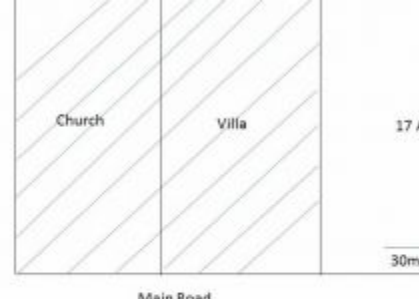

**BALIHOMMEIMMO**  
PROPERTY

**LAND SIZE**

1700 m<sup>2</sup>

**VIEW**

Rice field

**SURROUNDING**

Residential area

**SPLITABLE**