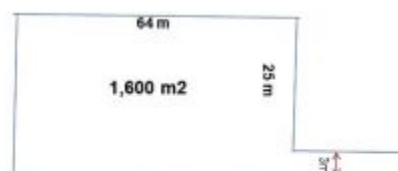

BALIHOMIEMMO
PROPERTY

LAND SIZE

1600 m²

VIEW

Not spesific

SURROUNDING

Residential area

SPLITABLE

Land Size : 1.600 m²

Surrounding : Residential area

Splitable :

Road Access : Yes

Leasehold Period : 25 year

Phone : +6281999712202
Email : info@bali-home-immo.com

  Bali Home Immo