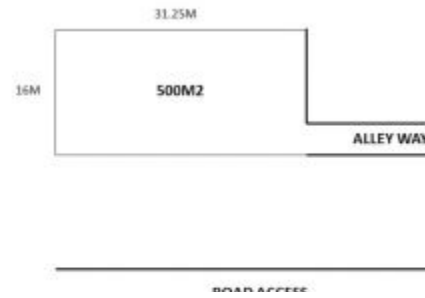

BALIHOMMEIMMO
PROPERTY

LAND SIZE

500 m²

VIEW

Rice field

SURROUNDING

Touristic Area

SPLITABLE

Land Size : 500 m²

Surrounding : Touristic Area

Splitable :

Road Access : Yes

Leasehold Period : 25 year

Phone : +6281999712202
Email : info@bali-home-immo.com

Bali Home Immo