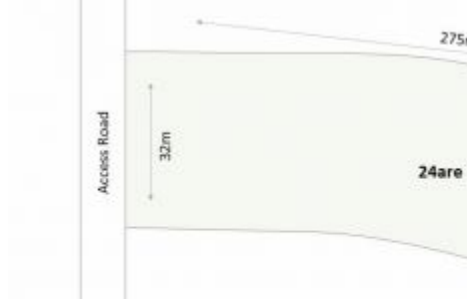

BALHOMEIMMO
PROPERTY

LAND SIZE

2400 m²

VIEW

Rice field

SURROUNDING

Middle of Ricefield

SPLITABLE

Land Size : 2.400 m²

Surrounding : Middle of Ricefield

Leasehold Period : 30 year

Phone : +6281999712202
Email : info@bali-home-immo.com

Bali Home Immo