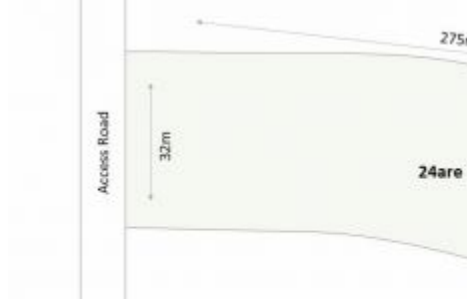

**BALHOMEIMMO**  
PROPERTY

**LAND SIZE**

2400 m<sup>2</sup>

**VIEW**

Rice field

**SURROUNDING**

Middle of Ricefield

**SPLITABLE**

Land Size : 2.400 m<sup>2</sup>

Surrounding : Middle of Ricefield

Leasehold Period : 30 year

**Phone : +6281999712202**  
**Email : info@bali-home-immo.com**

Bali Home Immo