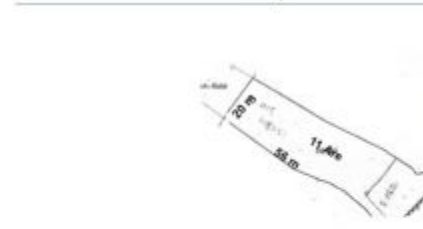

BALIHOMIIMMO
PROPERTY

LAND SIZE

1100 m²

VIEW

Rice field

SURROUNDING

Residential area

SPLITABLE