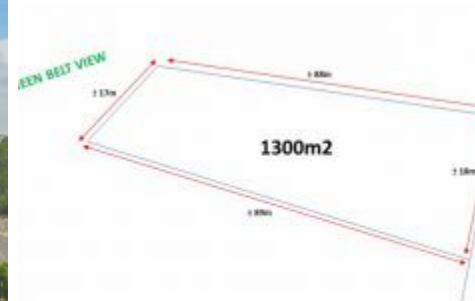

BALIHOMIEMMO
PROPERTY

LAND SIZE

1300 m²

VIEW

Rice field

SURROUNDING

Residential area

SPLITABLE

Land Size : 1.300 m²

Surrounding : Residential area

Splitable :

Road Access : Yes

Leasehold Period : 30 year

Phone : +6281999712202
Email : info@bali-home-immo.com

Bali Home Immo