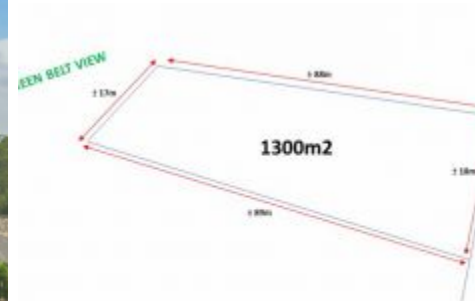

BALIHOMIIMMO
PROPERTY

LAND SIZE

1300 m²

VIEW

Rice field

SURROUNDING

Residential area

SPLITABLE

Land Size : 1.300 m²

Surrounding : Residential area

Splitable :

Road Access : Yes

Leasehold Period : 30 year

Phone : +6281999712202
Email : info@bali-home-immo.com

Bali Home Immo