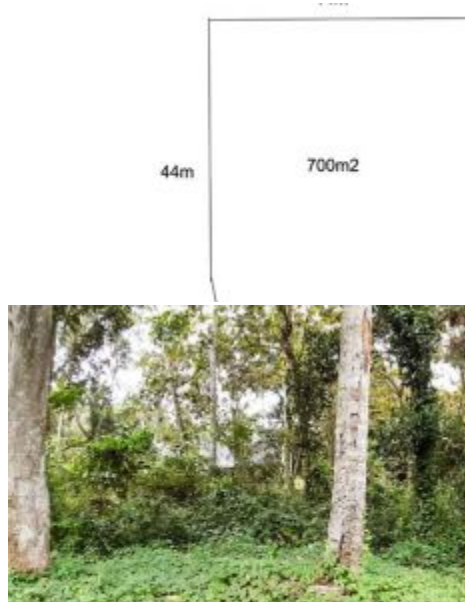

**BALIHOMIIMMO**  
PROPERTY

<b>LAND SIZE</b> 700 m <sup>2</sup>
<b>VIEW</b> River
<b>SURROUNDING</b> Residential area
<b>SPLITABLE</b> No
<b>PRICE/ARE/YEAR</b> IDR 6.500.000

## LAND WITH RICEFIELD VIEW FOR SALE LEASEHOLD IN KEDUNGU, TABANAN - VB270