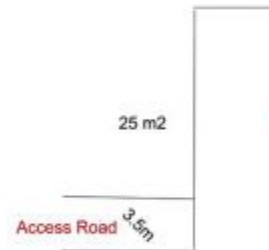

**BALIHOMIIMMO**  
PROPERTY

**LAND SIZE**

550 m<sup>2</sup>

**VIEW**

Rice field

**SURROUNDING**  
Commercial Area

**SPLITABLE**  
No

**LEASEHOLD PERIOD**  
31 year

**PRICE/ARE/YEAR**  
IDR 6.500.000

**LAND WITH RICEFIELD VIEW FOR SALE LEASEHOLD NEAR KEDUNGU BEACH -  
VB266**

**General Information**

IDR 1.108.250.000

Land Size : 550 m<sup>2</sup>

Surrounding : Commercial Area