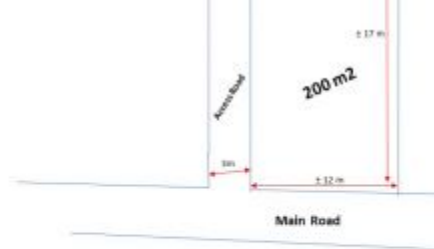

**BALIHOMIIMMO**  
PROPERTY

**LAND SIZE**

200 m<sup>2</sup>

**VIEW**

Not spesific

**SURROUNDING**

Residential area

**SPLITABLE**