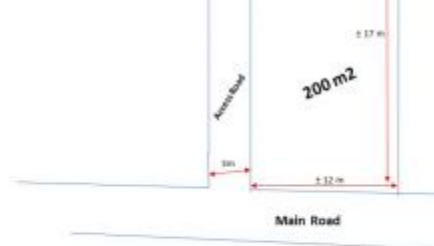

BALIHOMIIMMO
PROPERTY

LAND SIZE

200 m²

VIEW

Not specific

SURROUNDING

Residential area

SPLITABLE