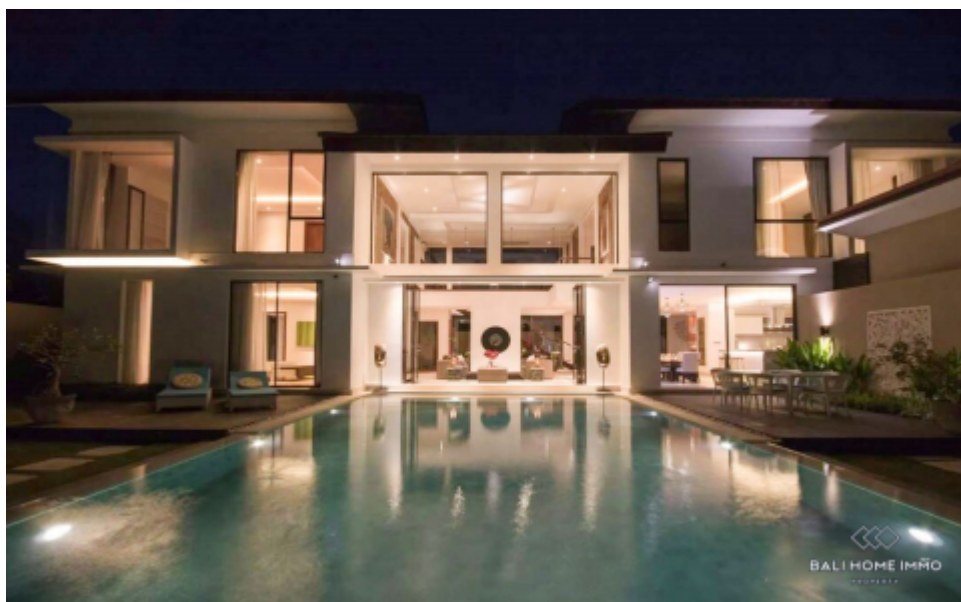

BALIHOMAIMMO

PROPERTY

BEDROOM

4

BATHROOM

5

LAND SIZE

800 m²

BUILDING SIZE

300 m²

LIVING ROOM

Opened/Enclosed

SURROUNDING

Middle of Ricefield

4 BEDROOM LUXURY VILLA FOR SALE FREEHOLD IN TANAH LOT AREA - YL230

General Information

IDR 17.616.000.000
Land Size : 800 m²
Building Size : 300 m²
Year of Build : 2019
Floor Level : 2
View : Rice field
Style / Design :
Surrounding : Middle of Ricefield
IMB : Rumah Tinggal

Indoor

Living room : Opened/Enclosed
Dinning room : Opened/Enclosed
Kitchen : Opened/Enclosed
Bedroom : 4
Bathroom : 5
Ensuite Bathroom : 4
Extra Room :
Storage :
Guest Toilet : Yes

Outdoor

Swimming Pool : Yes
Garden : Yes
Pool Size : 4x11
Terrace :
Bale/Gazebo :
Balcony :
Shower : Yes
Security Post :

Facilities

Furniture : Furnished
Electricity power (watt) : 7.700
Air Conditioner : 5
Water Source : Drilled Wells
Internet : Fiber Optic Access
Parking : Open