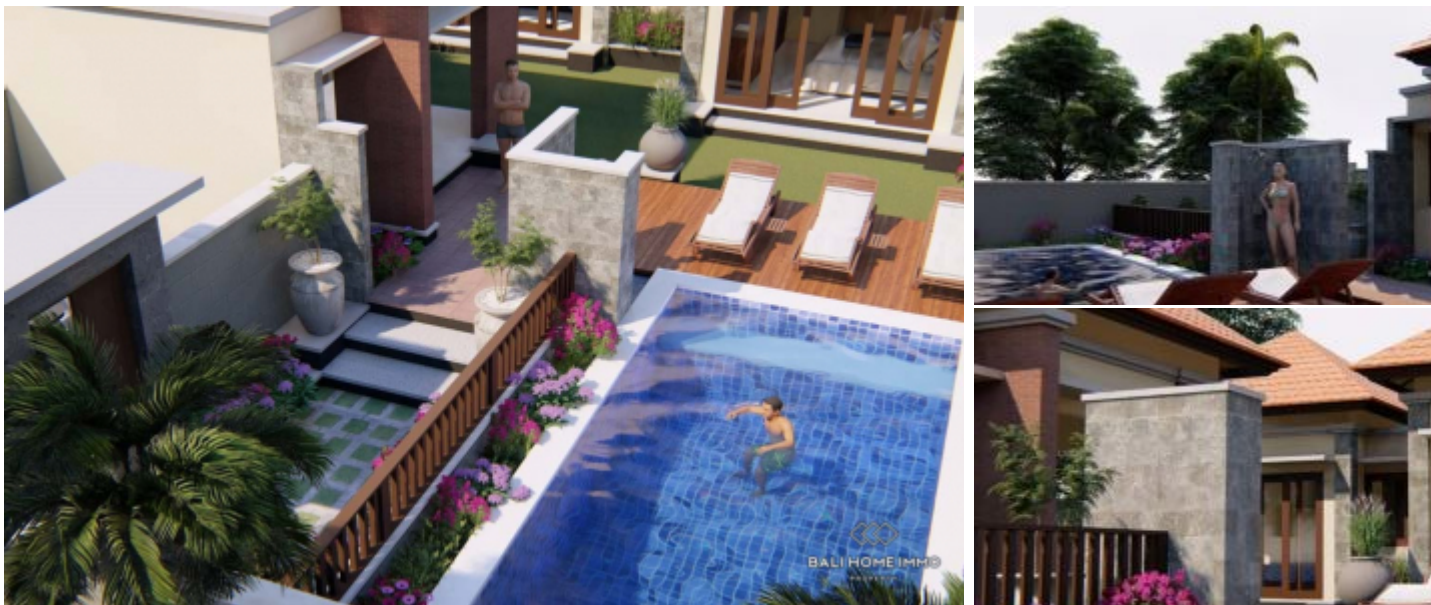

BALIHOMAIMMO
PROPERTY

BEDROOM
2
BATHROOM
2
LAND SIZE
240 m²
BUILDING SIZE
150 m²
LIVING ROOM
Opened
LEASEHOLD PERIOD
20 year

2 BEDROOM VILLA FOR SALE LEASEHOLD IN BERAWA - YL220

General Information

IDR 2.000.000.000
Land Size : 240 m²
Building Size : 150 m²
Year of Build : 2020
Floor Level : 1
View : Pool
Style / Design : Modern
Surrounding : Residential area
IMB : Rumah Tinggal
Leasehold Period : 20 year

Indoor

Living room : Opened
Dinning room : Enclosed
Kitchen : Enclosed
Bedroom : 2
Bathroom : 2
Ensuite Bathroom : 2
Storage : Yes
Guest Toilet : Yes

Outdoor

Swimming Pool : Yes
Pool Size : 4x7

Facilities