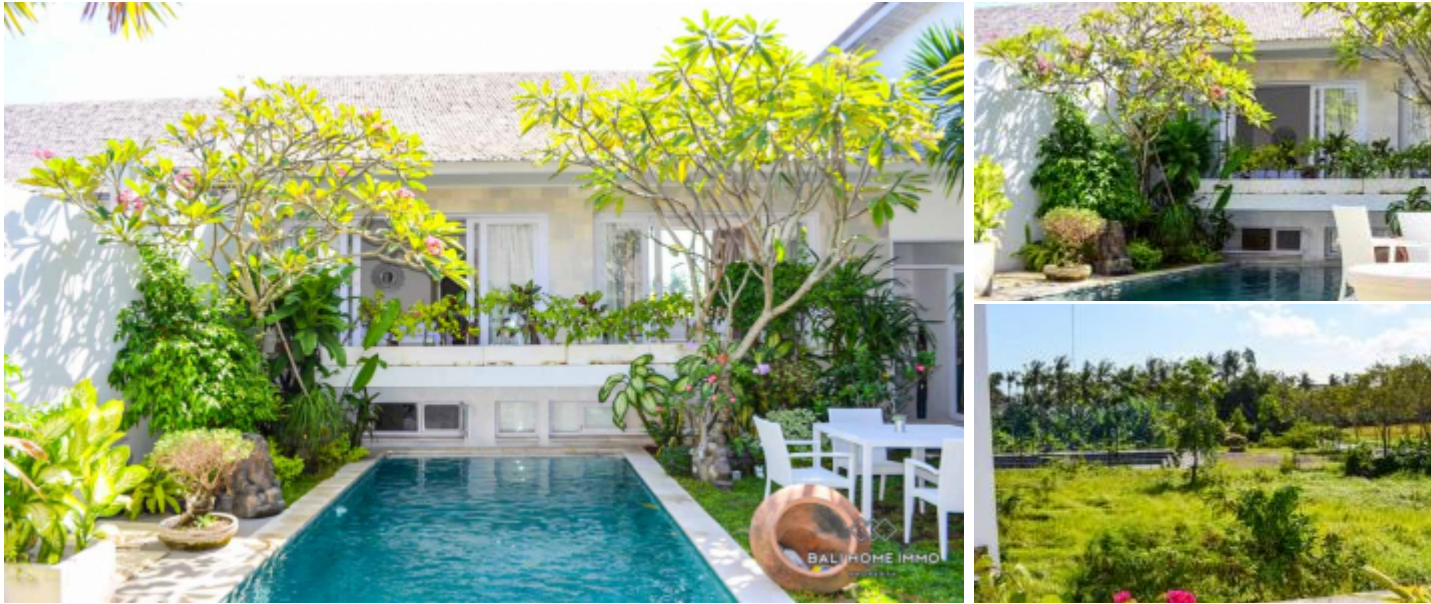

BALIHOMIIMMO
PROPERTY

BEDROOM
4
BATHROOM
3
LAND SIZE
325 m²
BUILDING SIZE
m²
LIVING ROOM
Enclosed
LEASEHOLD PERIOD
18 year

4 BEDROOM VILLA FOR SALE LEASEHOLD NEAR BERAWA BEACH - LB110

General Information

IDR 3.670.000.000
Land Size : 325 m²
Floor Level : 2
View : Rice field
Style / Design : Modern
Surrounding : Middle of Ricefield
IMB : Rumah Tinggal
Leasehold Period : 18 year

Indoor

Living room : Enclosed
Dinning room : Enclosed
Kitchen : Enclosed
Bedroom : 4
Bathroom : 3
Ensuite Bathroom : 3
Storage : Yes