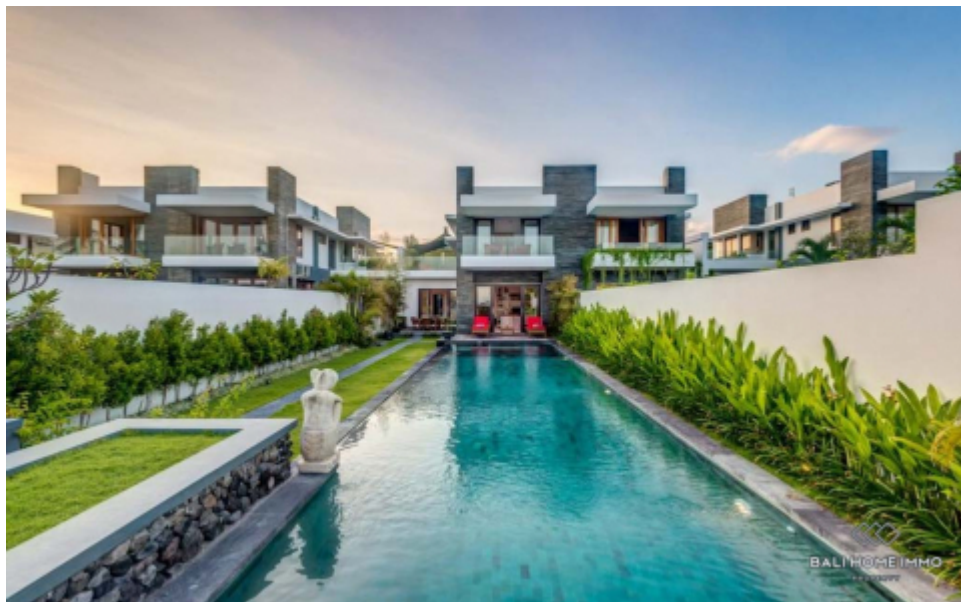

BALIHOMIIMMO
PROPERTY

BEDROOM

3

BATHROOM

4

LAND SIZE

600 m²

BUILDING SIZE

250 m²

LIVING ROOM

Opened/Enclosed

LEASEHOLD PERIOD

25 year

3 BEDROOM VILLA FOR SALE LEASEHOLD ON KERAMAS BEACH - YL214

General Information

IDR 7.927.200.000
Land Size : 600 m²
Building Size : 250 m²
Year of Build : 2012
Floor Level : 2
View : Ocean
Style / Design : Modern
Surrounding : Traditional Village
IMB : Pondok Wisata
Leasehold Period : 25 year