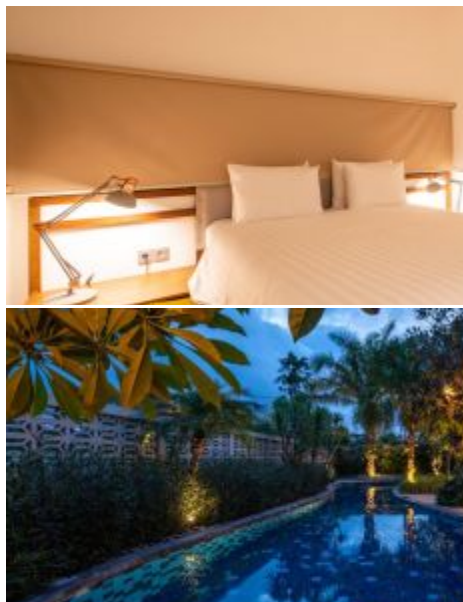

BALIHOMAIMMO

PROPERTY

BEDROOM

>5

BATHROOM

>5

LAND SIZE

1850 m²

BUILDING SIZE

600 m²

LIVING ROOM

Opened/Enclosed

LEASEHOLD PERIOD

29 year

LOFT RESIDENCE FOR SALE LEASEHOLD IN UMALAS - YL217

General Information

IDR 14.500.000.000
Land Size : 1.850 m²
Building Size : 600 m²
Year of Build : 2017
Floor Level : 2
View : Rice field
Style / Design : Modern
Surrounding : Middle of Ricefield
IMB : Others
Leasehold Period : 29 year

Indoor

Living room : Opened/Enclosed
Dinning room : Opened/Enclosed
Kitchen : Opened/Enclosed
Bedroom : >5
Bathroom : >5
Ensuite Bathroom : 10
Storage : Yes
Guest Toilet : Yes

Outdoor

Swimming Pool : Yes
Garden : Yes
Pool Size : 14x5
Security Post : Yes

Facilities

Furniture : Furnished
Electricity power (watt) : 5.500
Air Conditioner : 22
Water Source : Drilled Wells
Internet : Fiber Optic
Parking : Closed

Phone : +6281999712202
Email : info@bali-home-immo.com

Bali Home Immo